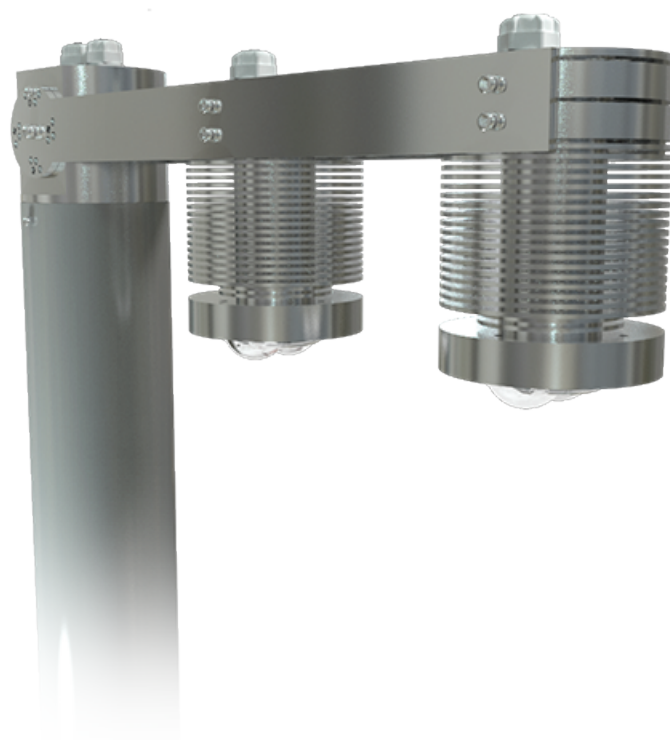

ASTRA

Astra is a lighting fixture to apply in category Ce2 and Me2 super streets. Its optical system is based on silicone lenses with 3 different street lighting angles and 3 different simmetric angles (80°, 100° and 140°). Silicone optics allow to avoid the use of glass or PMMA, are IP 67 and make the lighting fixture vandalism-proof. The body is made of extruded aluminium to ensure a good heat dissipation despite the small dimensions.

Mechanical Features

Body: aluminium anodized

Color: any color

Cooling: natural convection

Front: silicone

Dimensions: 650x550x100 mm

Weight: 9,50 kg

IP Grade: IP 67

Fixing: street lighting pole

Electrical Features

Vac: 100-240 50/60 Hz

Power: 114 W

Control: on/off, dimmable

Lighting Features

Lighting Source: COB LED

Color temperature: from 2200°K to 6500°K

Luminous flux: 11886 lm (4000°K - CRI 70)

LM80: 44000 h

Optics: Street Lighting, Park Lighting

Variants: Spot Lighting