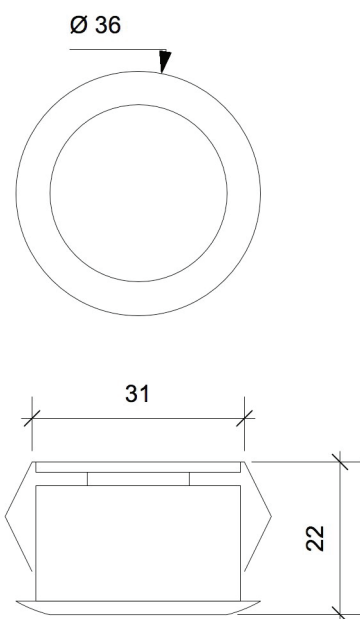

SYRIO

Syrio is a recessed monoled lighting fixture of small dimensions.

It can be customized with different optics to enhance little objects or create a diffused light in small environments.

Mechanical features

Body: anodized or painted

Color: any color and coating

Cooling: natural convection

Front: PMMA

Dimensions: \varnothing 36x22 mm

Weight: 0,04 kg

IP grade: IP 20 or IP 67

Recessed hole: \varnothing 32 mm

Electrical features

Vdc: 12/24 V

Power: 3 W

Consumption: 3,5 W

Lighting features

Lighting source: power LED

Color temperature: from 2700°K to 6000°K

Luminous flux: 350 lm (4000°K)

CRI: from 70 to 97

Optics: 15° - 27° - 38° - 70° - elliptical

Variants: RGBW, vary white