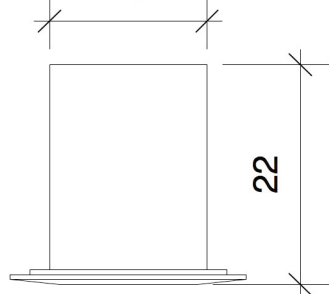

# NAOS

Naos is a recessed monoled lighting fixture of extremely small dimensions.

Once inserted in the location it is very delicate: almost invisible when off and not pervading when on.

Ø 24

16

22

## Mechanical features

Body: anodized or painted

Color: any color and coating

Cooling: natural convection

Front: PMMA

Dimensions: Ø 24x22 mm

Weight: 0,02 kg

IP grade: IP 20 or IP 67

Recessed hole: Ø 20,5 mm