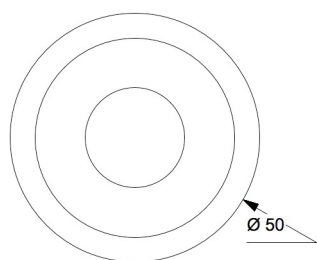

SYRMA 50

Syrma 50 is a trimless recessed lighting fixture suitable for applications in low false ceilings thanks to its thin thickness. The light source is placed very backwards from the edge in order to reduce the dazzling.

Mechanical features

Body: anodized or painted
 Color: any color and coating
 Cooling: natural convection
 Front: PMMA
 Dimensions: Ø 50x91 mm
 Weight: 0,13 kg
 IP grade: IP 20 or IP 67
 Recessed hole: Ø 47 mm

Electrical features

Vac: 220 50/60 Hz
 Power: 12 W
 Consumption: 14 W

Lighting features

Luminous source: high power LED
 Color temperature: from 2700°K to 6000°K
 Luminous flux: 1450 lm (3000°K)
 CRI: from 70 to 97
 Optics: 15° - 27° - 45° - 70°
 Variants: RGBW, vary white