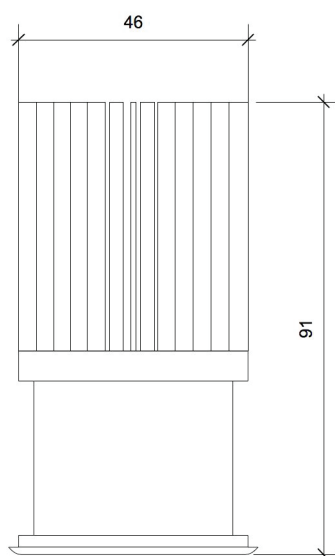

SYRMA 50

Syrma 50 is a trimless recessed lighting fixture suitable for applications in low false ceilings thanks to its thin thickness. The light source is placed very backwards from the edge in order to reduce the dazzling.

Mechanical features

Body: anodized or painted
 Color: any color and coating
 Cooling: natural convection
 Front: PMMA
 Dimensions: Ø 50x91 mm
 Weight: 0,13 kg
 IP grade: IP 20 or IP 67
 Recessed hole: Ø 47 mm

Electrical features

Vac: 220 50/60 Hz
 Power: 12 W
 Consumption: 14 W

Lighting features

Luminous source: high power LED
 Color temperature: from 2700°K to 6000°K
 Luminous flux: 1450 lm (3000°K)
 CRI: from 70 to 97
 Optics: 15° - 27° - 45° - 70°
 Variants: RGBW, vary white