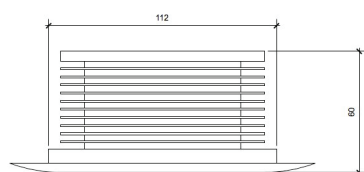

DEIMOS 111

color

Deimos 111-color is a recessed lighting fixture available in RGBW and vary white versions, perfect for environments that need a dramatic light.

Mechanical features

Body: anodized or painted
 Color: any color and coating
 Cooling: natural convection
 Front: PMMA
 Dimensions: Ø 150x60 mm
 Weight: 0,90 kg
 IP grade: IP 20
 Recessed hole: Ø 135 mm

Electrical features

Vac: 220 50/60 Hz
 Power: 24 W
 Consumption: 27 W

Lighting features

Luminous source: high power LED
 Color temperature: RGBW (white 4000°K)
 Luminous flux: 1650 lm
 CRI: white 70
 Optics: 12° - 22° - 37° - 50°
 Variants: vary white